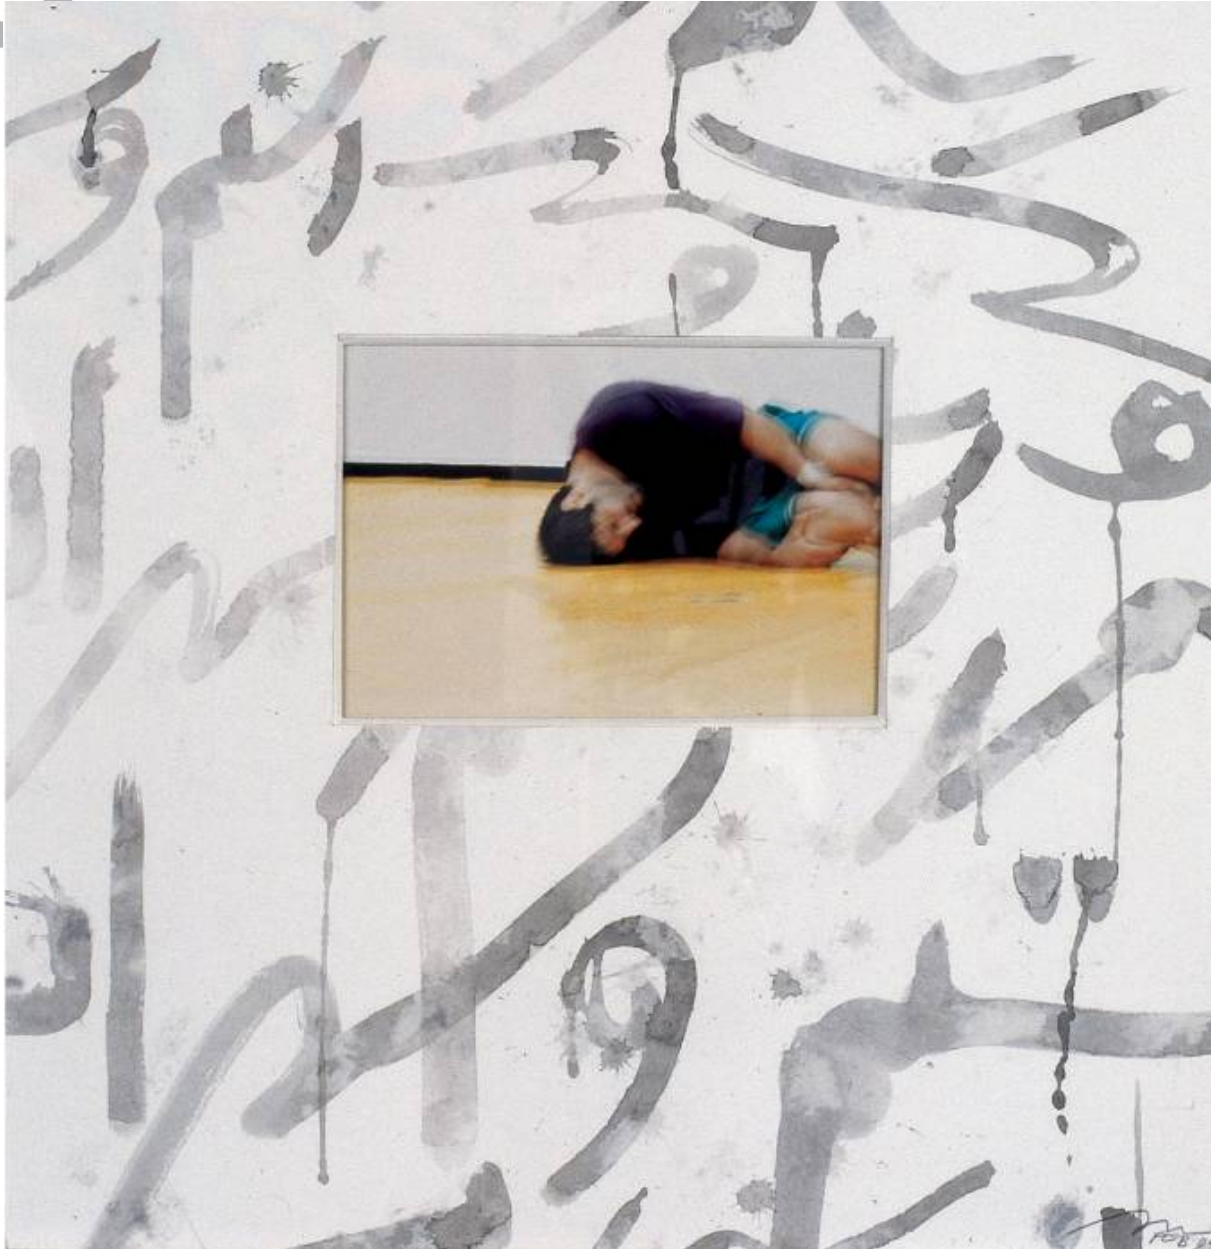

JANET RADY

ART

Fereydoun Ave, *Rostam & Sohrab + Script*, 2000
Watercolour + photography on paper, 50 x 49 cm
AVE-004, Price Upon Request