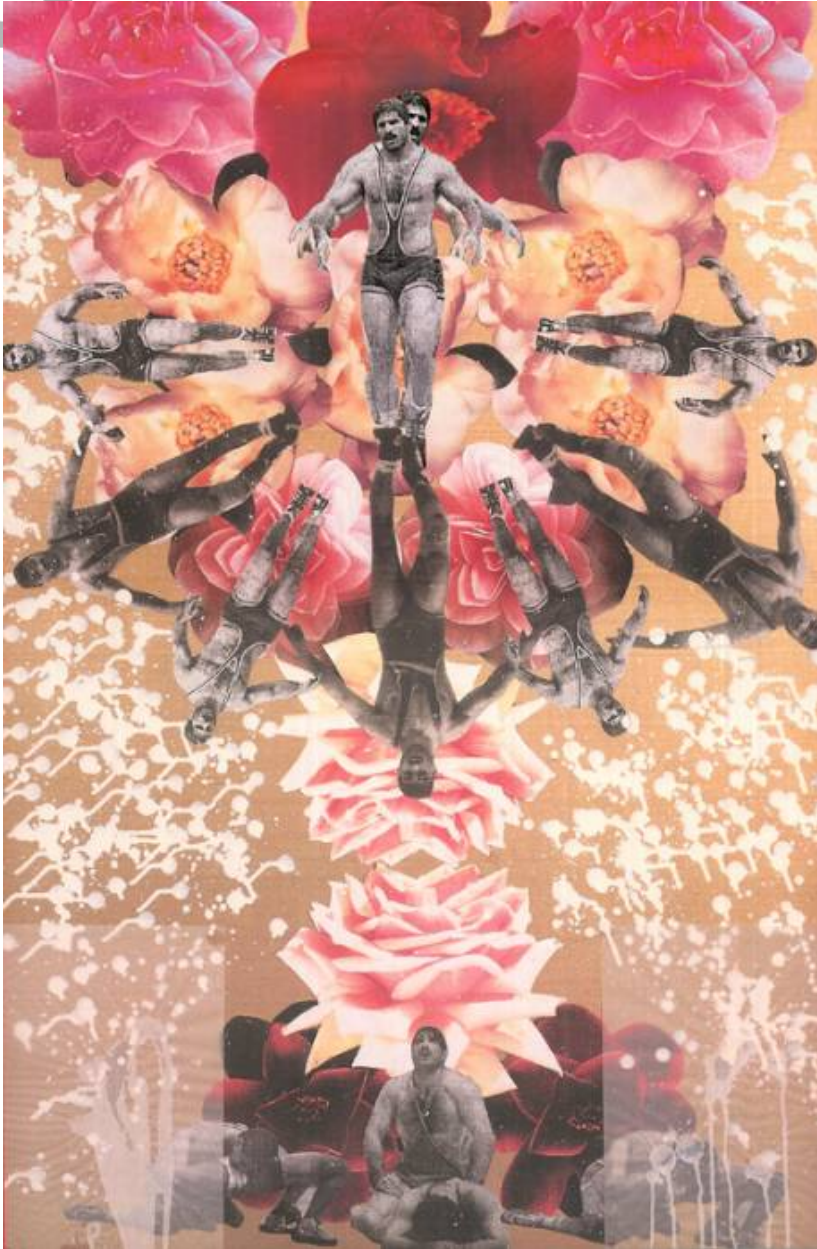

JANET RADY

FINE ART

Fereydoun Ave, *Rostam in Late Summer Revisited*,
2010
Inkjet Print on Canvas, 148.5 x 98.5 cm (58 1/2 x 38
3/4 in.)
AVE-040, Price Upon Request