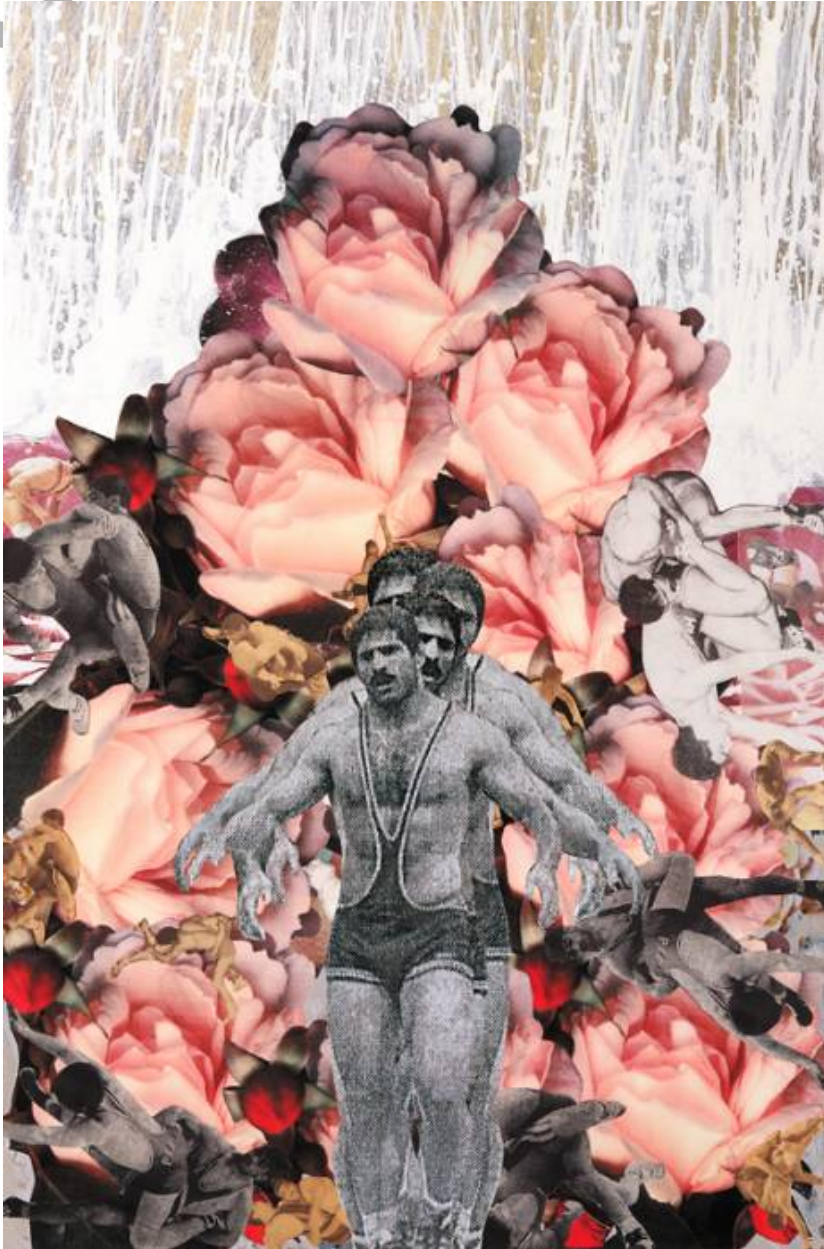

# JANET RADY

# FINE ART

Fereydoun Ave, *Rostam in Late Summer Revisited*,  
2010  
Inkjet Print on Canvas, 149.5 x 98.5 cm (58 7/8 x 38  
3/4 in.)  
AVE-043, Price Upon Request