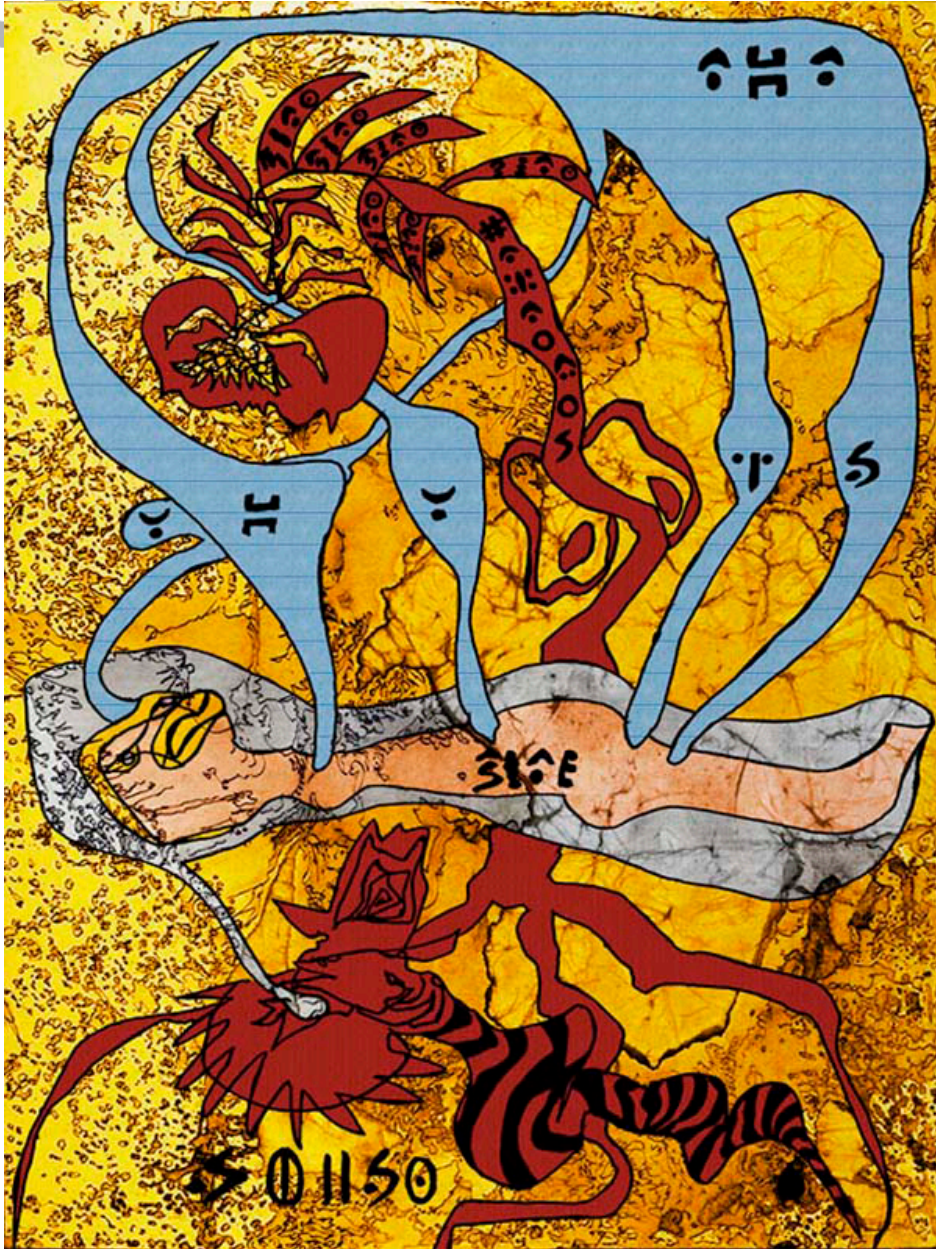

# JANET RADY

# ART

Patrick Altes, *Revolutionary Myth*, 2013  
Digital print on Hahnemuehle paper on Dibond, 80 x 60 cm (31  
1/2 x 23 5/8 in.)  
ALT-001, Price Upon Request