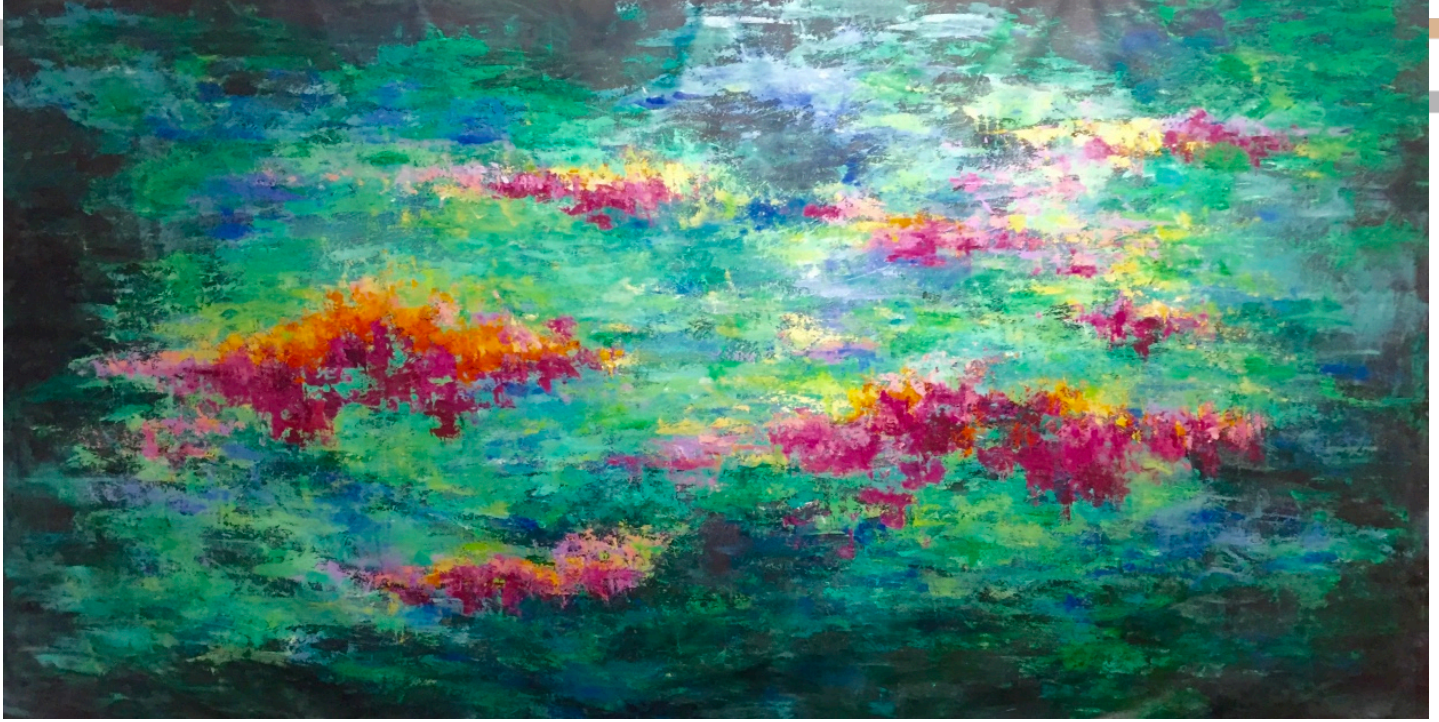

JANET RADY

Nurieh Mozaffari, *Morning Beauty XVII*, 2017
Acrylic on canvas, (56 x 109 in.)
MOZ-047, Price Upon Request