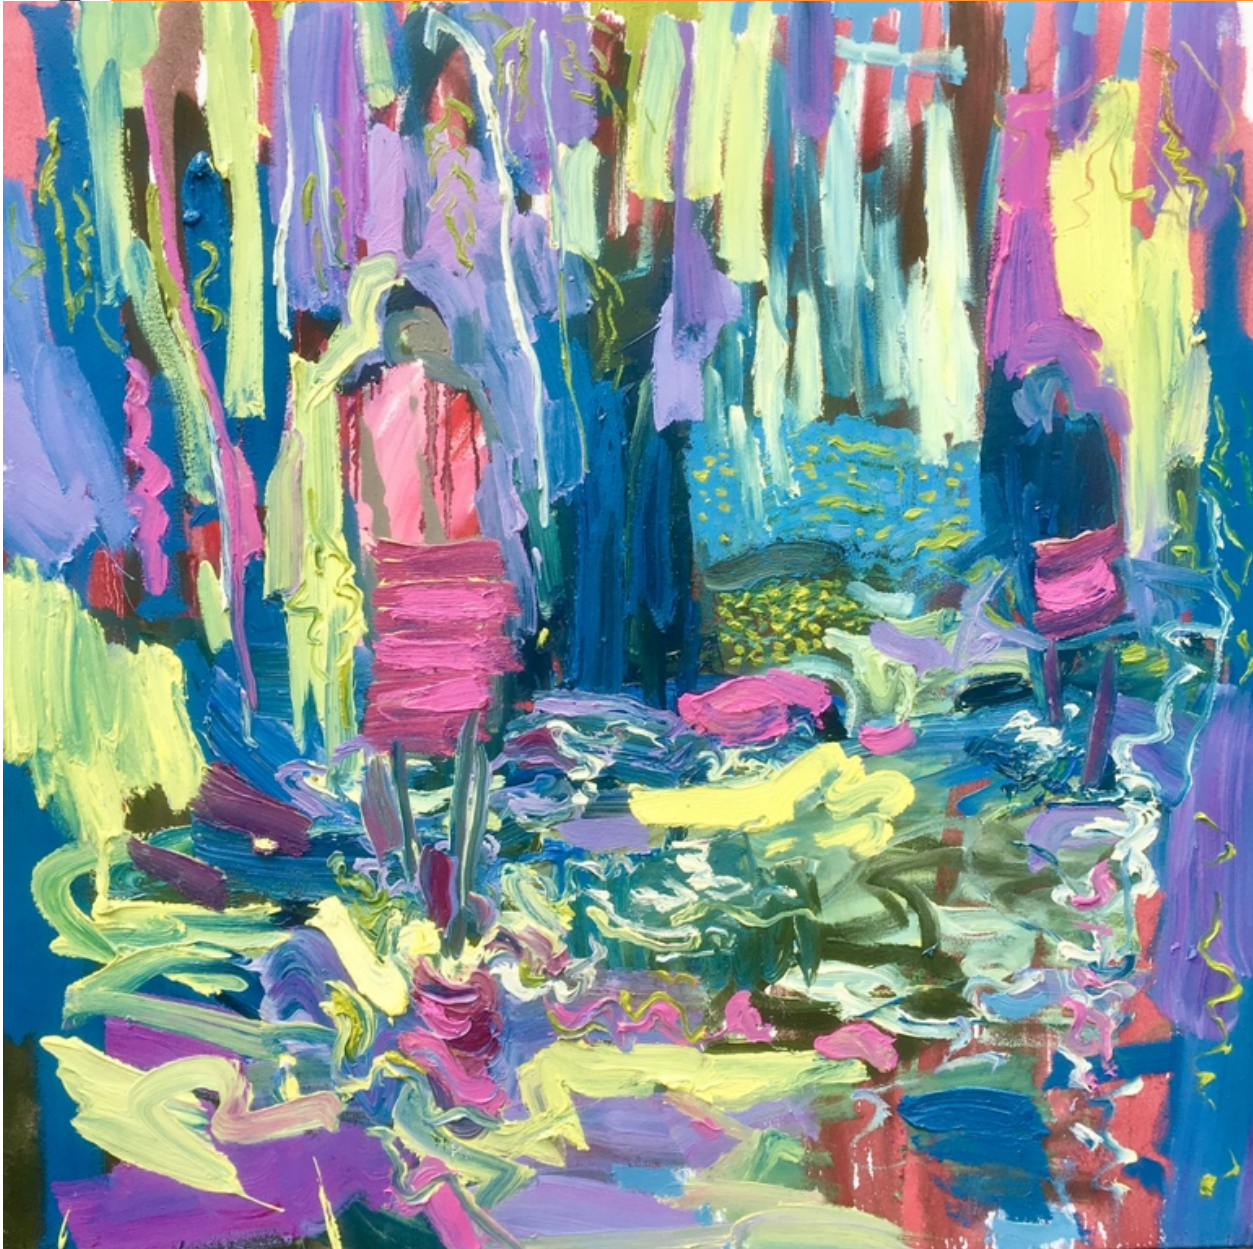

JANET RADY F

e M

Paul Wadsworth, *Kerala waterfall and the fisherman*, 2018
Oil on canvas, 120 x 120 cm
WAD-064, Price Upon Request